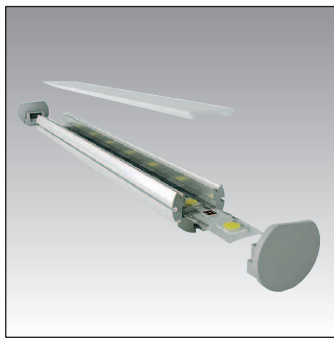

LED Lichtband Lausanne