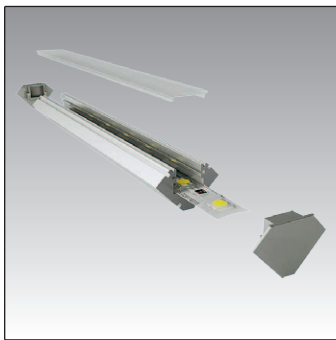

LED Lichtband Basel Eckprofil